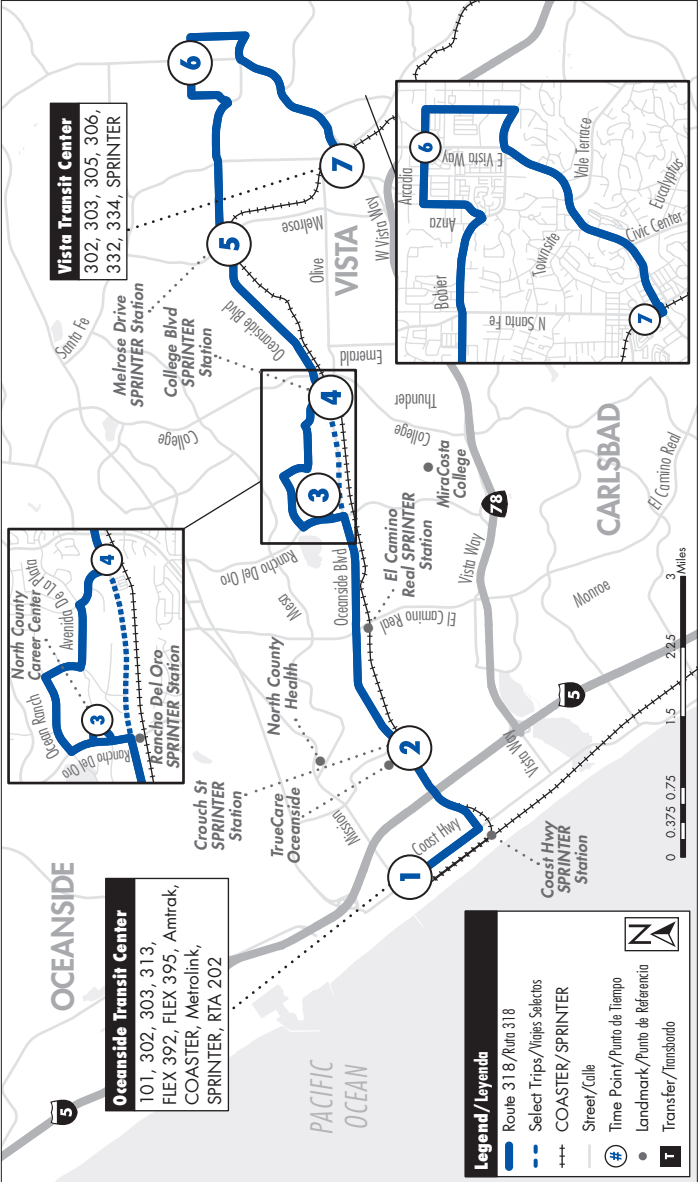

M-F • SA

L-V • SÁ

Destinations/Destinos

- Vista High School
- North County Coastal Career Center
- Alta Vista High School
- VA Clinic

Oceanside Transit Center
101, 302, 303, 313,
FLEX 392, FLEX 395, Amtrak,
COASTER, Metrolink,
SPRINTER, RTA 202

Vista Transit Center
302, 303, 305, 306,
332, 334, SPRINTER

Legend/Leyenda

- Route 318/Ruta 318
- Select Trips/Viajes Selectos
- COASTER/SPRINTER
- Street/Calle
- Time Point/Punto de Tiempo
- Landmark/Punto de Referencia
- Transfer/Transbordo